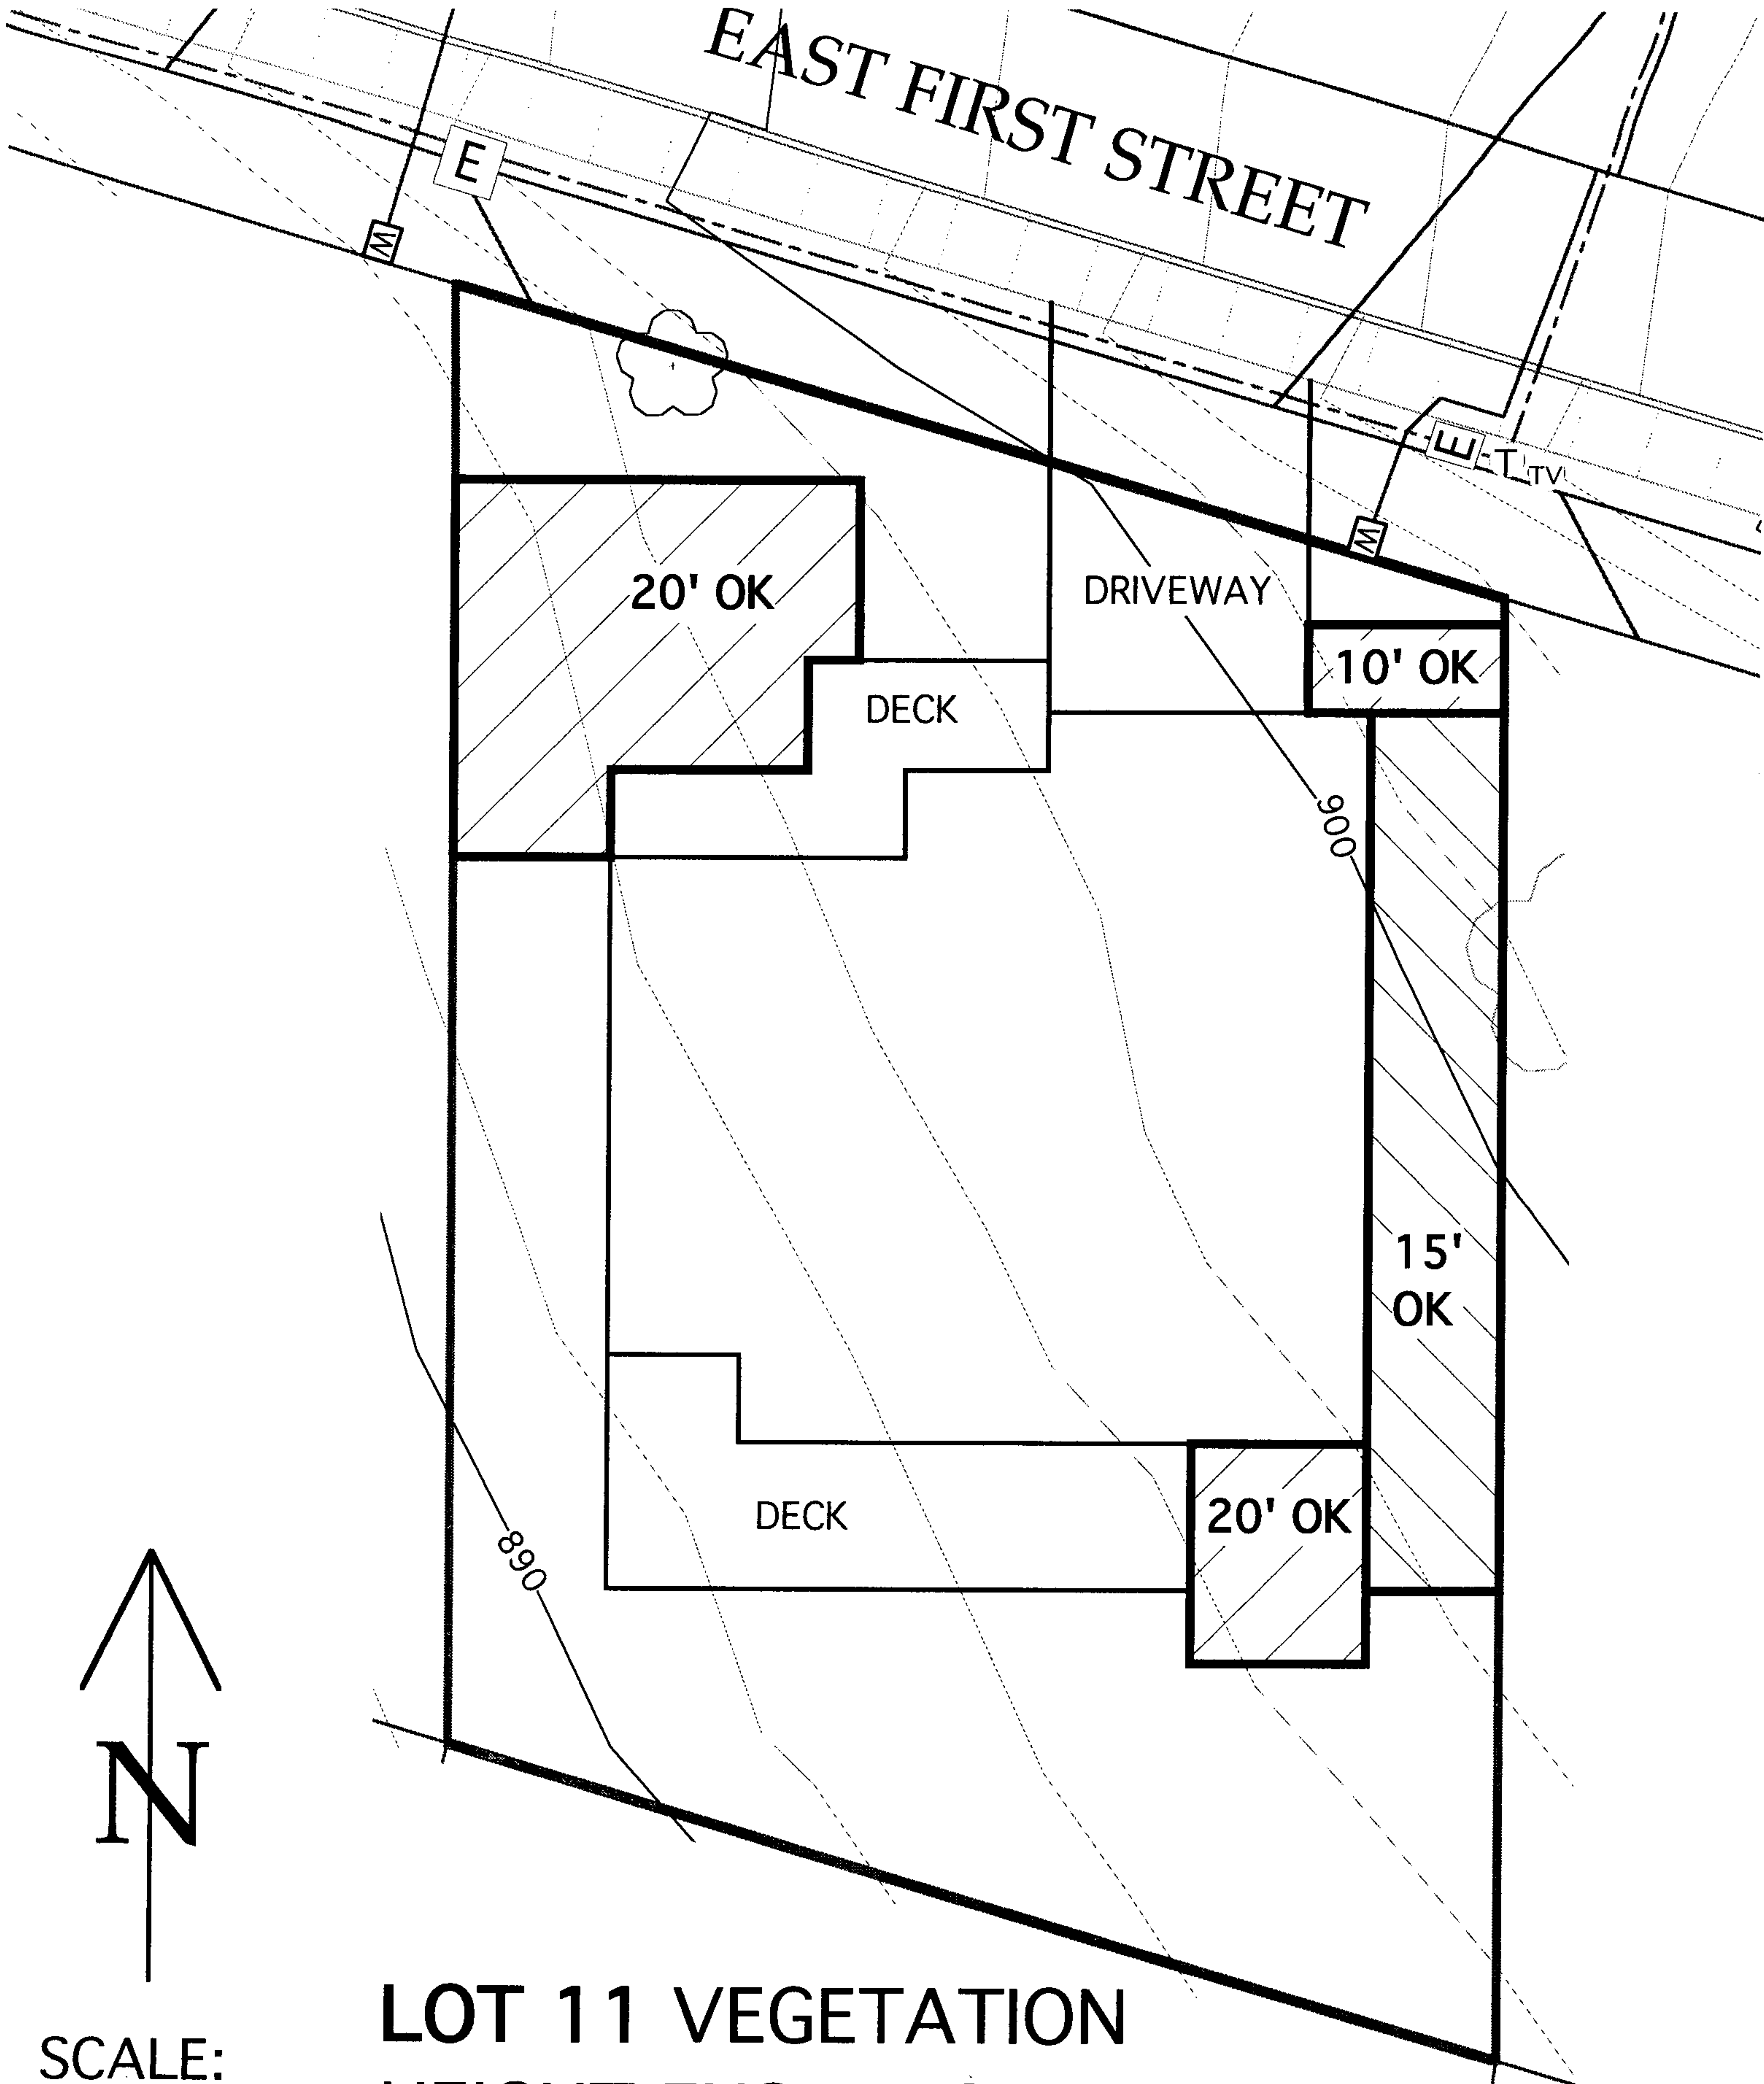

15' OK

DRIVEWAY

15' OK

DECK

880

870

20' OK

15' OK

New Protected Tree

SCALE:
1" = 15'

LOT 9
VEGETATION HEIGHT
EXCEPTION AREAS

*ALL OTHER AREAS: PLANTS
MUST BE 6 FEET OR LESS*

**LOT 10
VEGETATION HEIGHT
EXCEPTION AREAS**

*ALL OTHER AREAS: PLANTS
MUST BE 6 FEET OR LESS*

EAST FIRST STREET

20' OK

DRIVEWAY

10' OK

DECK

15' OK

DECK

20' OK