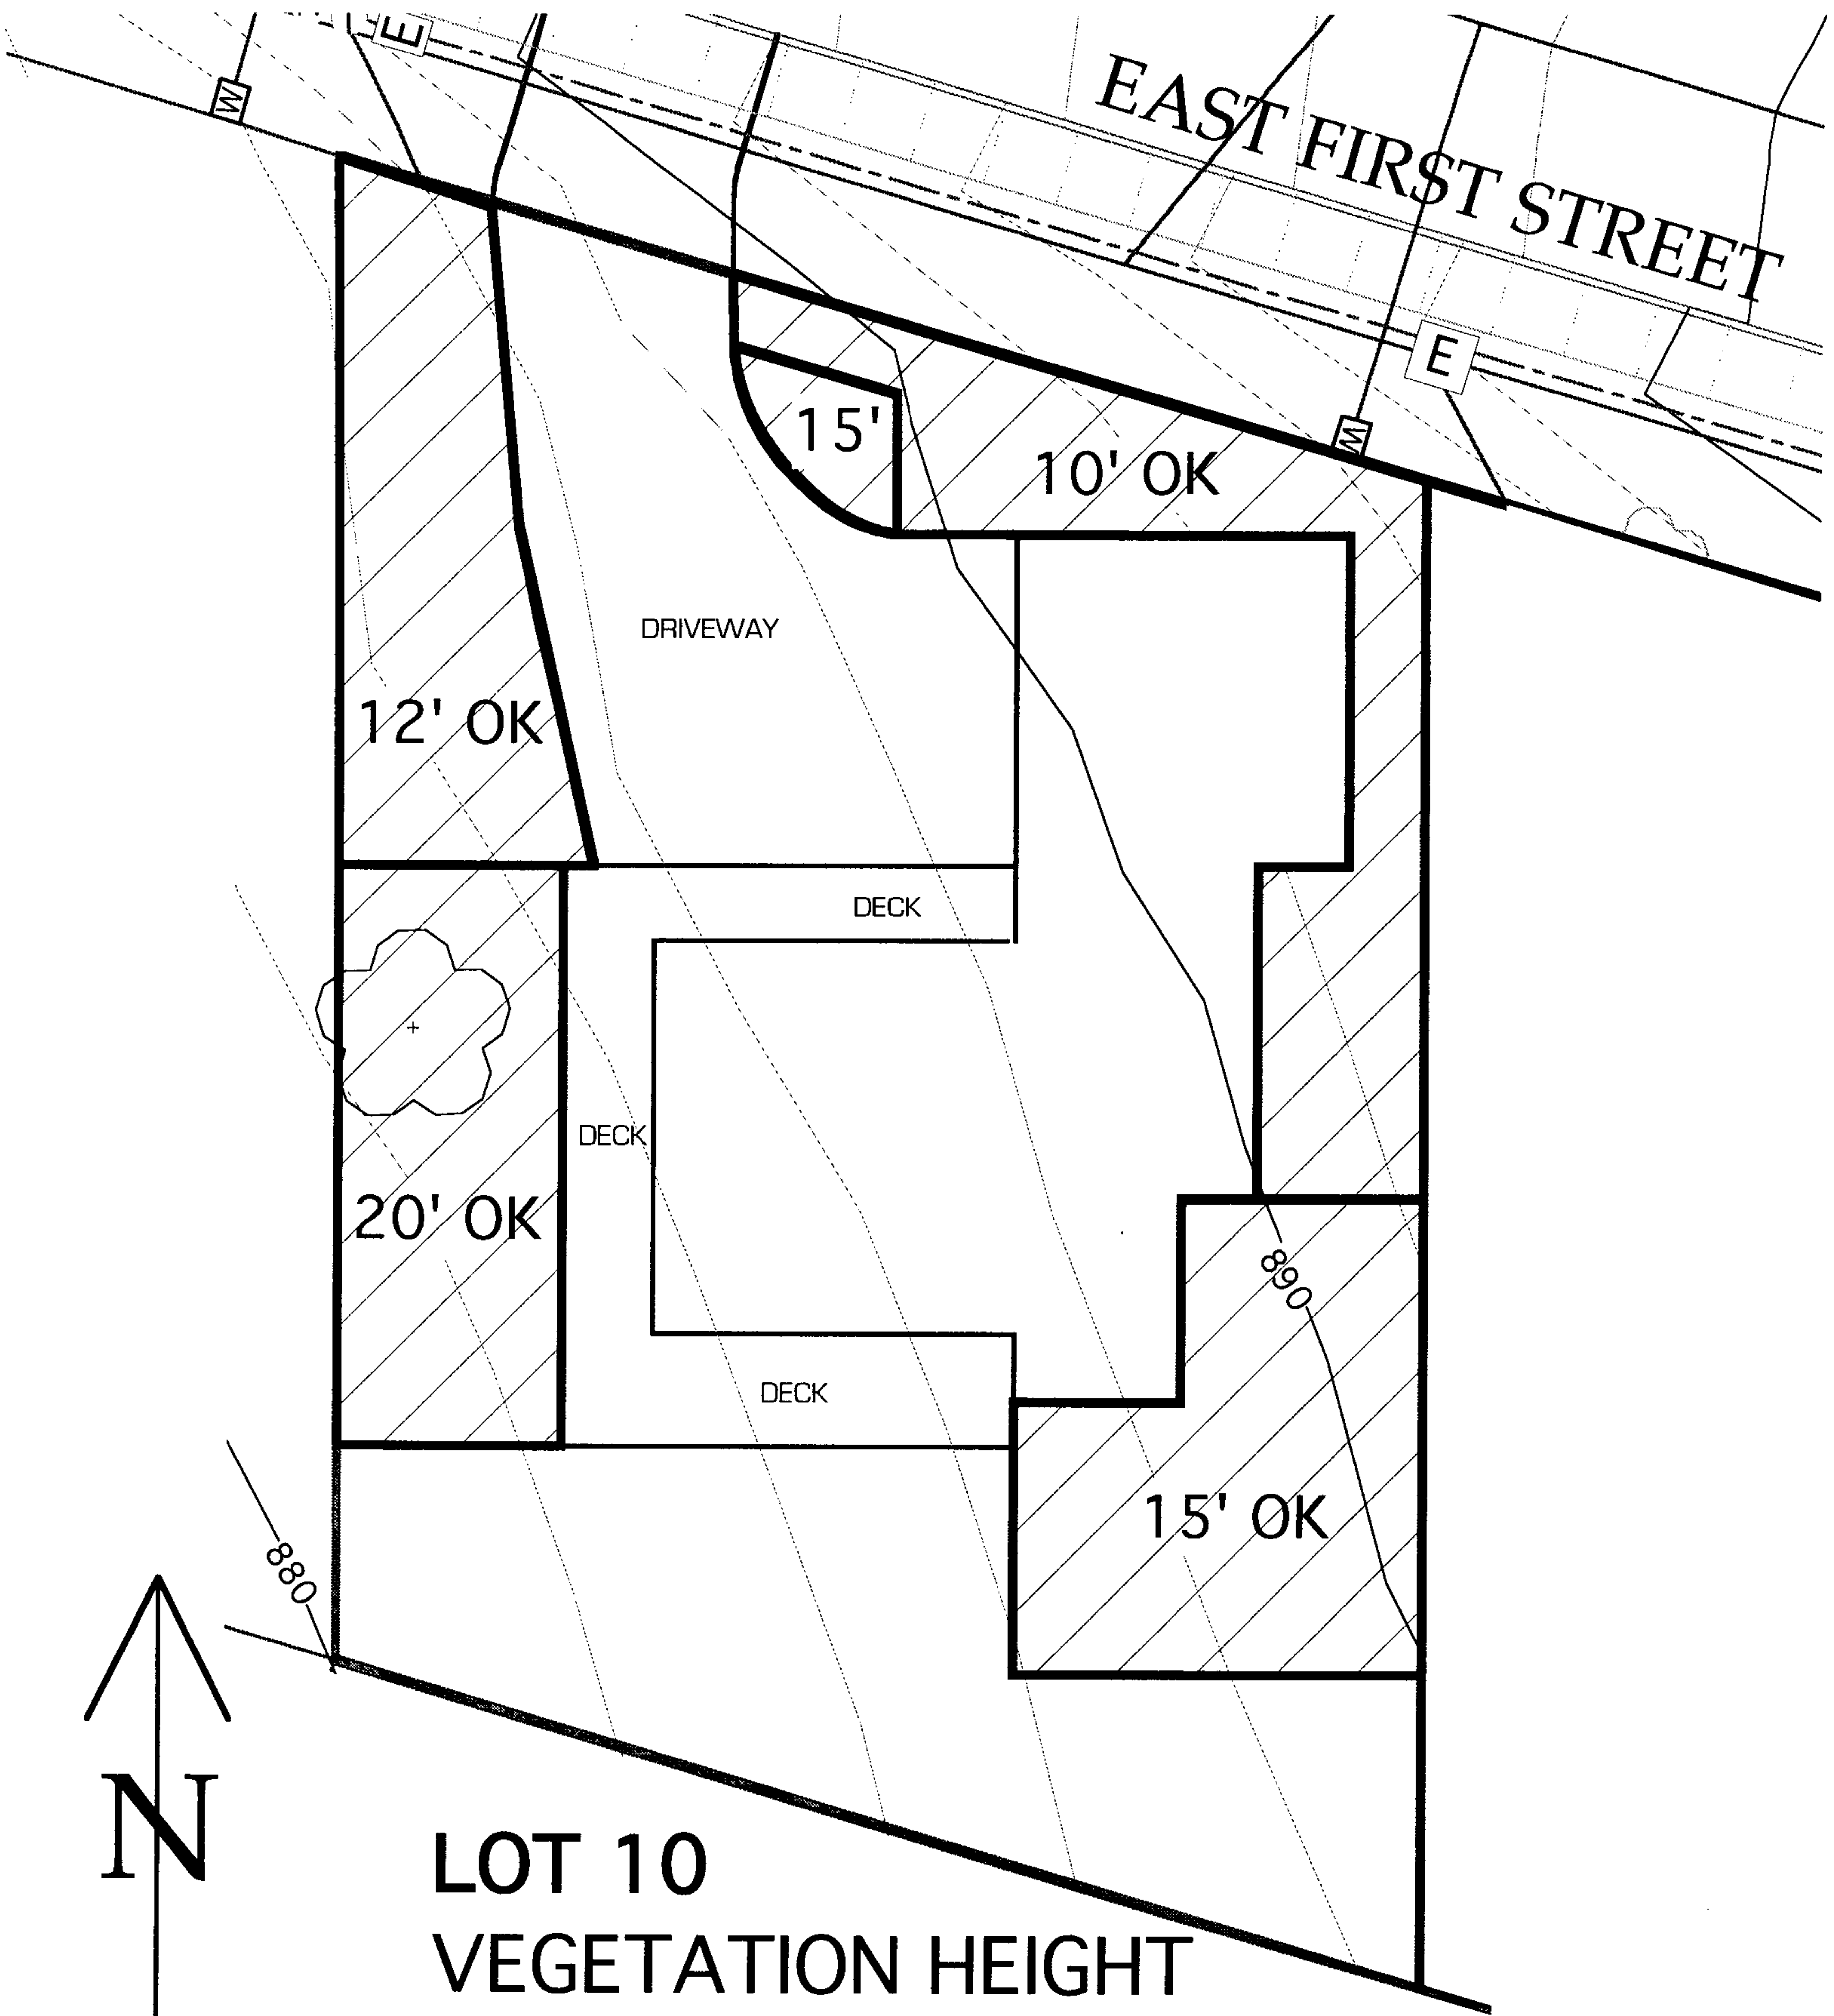

15' OK

DRIVEWAY

15' OK

DECK

880

870

20' OK

15' OK

New Protected Tree

SCALE:
1" = 15'

LOT 9
VEGETATION HEIGHT
EXCEPTION AREAS

*ALL OTHER AREAS: PLANTS
MUST BE 6 FEET OR LESS*

**LOT 10
VEGETATION HEIGHT
EXCEPTION AREAS**

*ALL OTHER AREAS: PLANTS
MUST BE 6 FEET OR LESS*

EAST FIRST STREET

20' OK

DRIVEWAY

10' OK

DECK

15' OK

DECK

20' OK