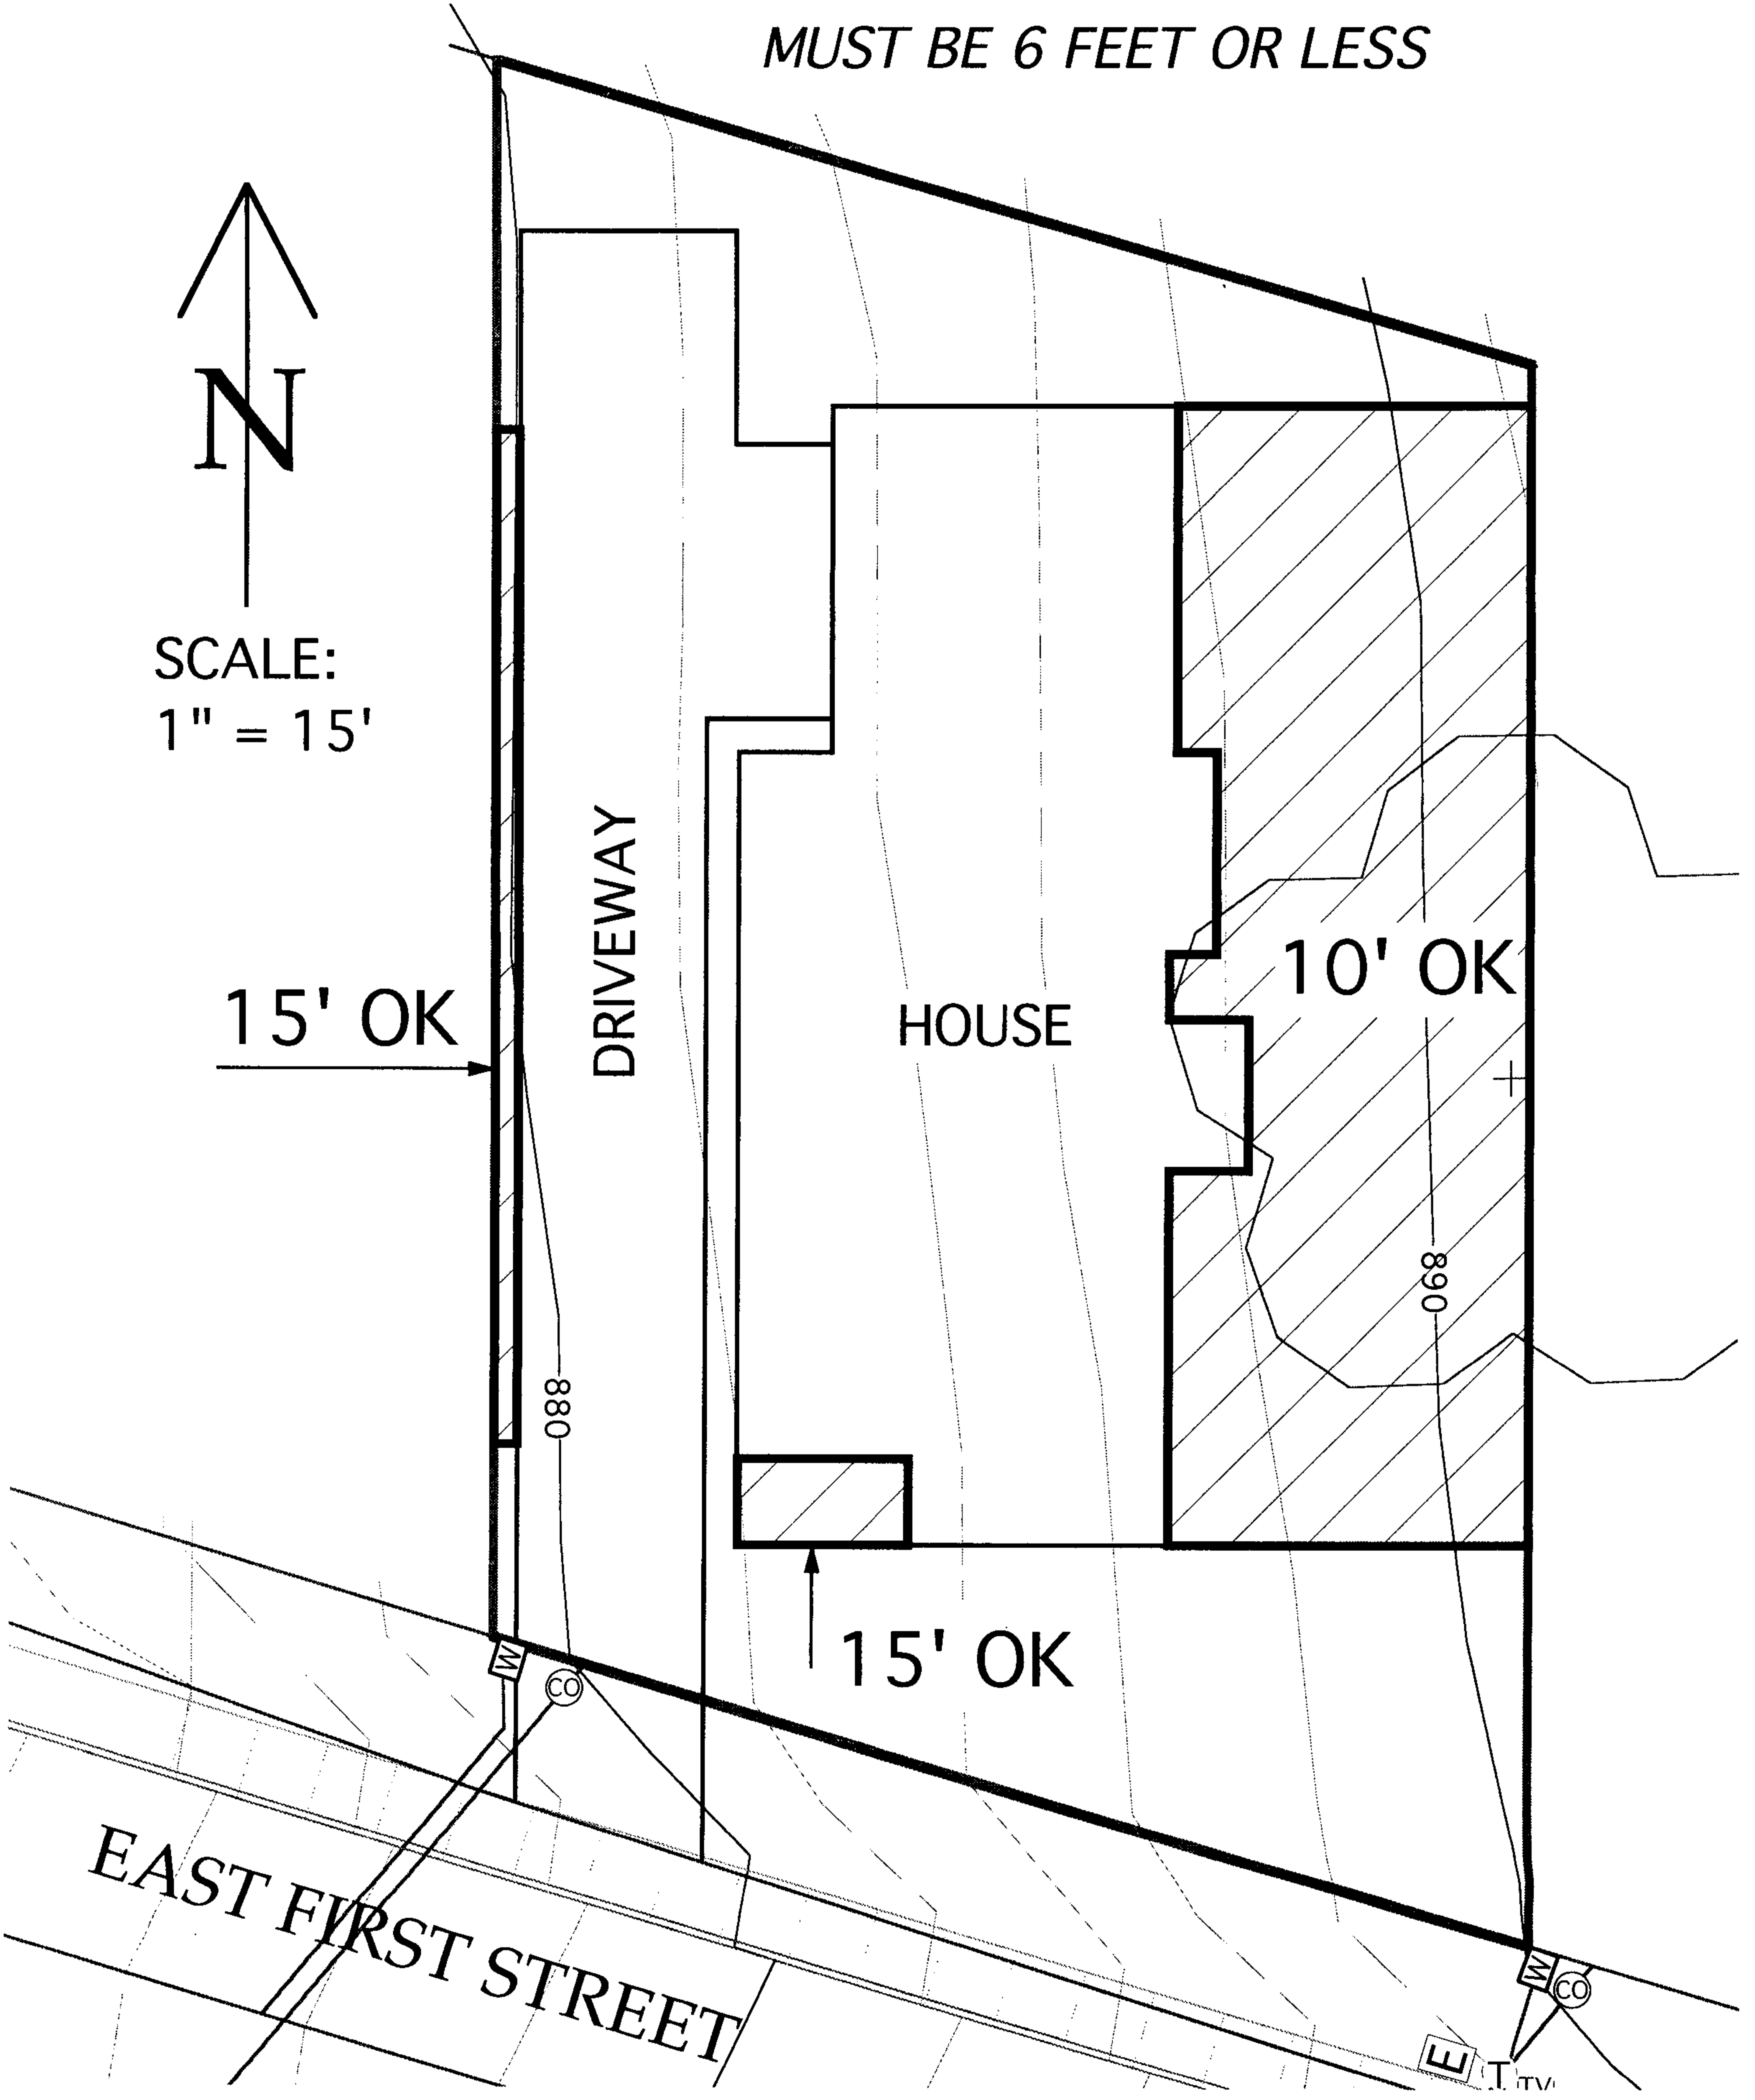

LOT 1 VEGETATION HEIGHT EXCEPTION AREAS

*ALL OTHER AREAS: PLANTS
MUST BE 6 FEET OR LESS*

SCALE:
1" = 15'

15' OK

DRIVEWAY

HOUSE

10' OK

15' OK

EAST FIRST STREET

LOT 2 VEGETATION HEIGHT EXCEPTION AREAS

*ALL OTHER AREAS: PLANTS
MUST BE 6 FEET OR LESS*

10' OK

SCALE:
1" = 15'

DRIVEWAY

DECK

890

*ALL OTHER AREAS: PLANTS
MUST BE 6 FEET OR LESS*

SCALE:
1" = 15'

10' OK

15' OK

940

DRIVEWAY

DECK

10'

15' OK

DRIVEWAY

15' OK

DECK

880

870

20' OK

15' OK