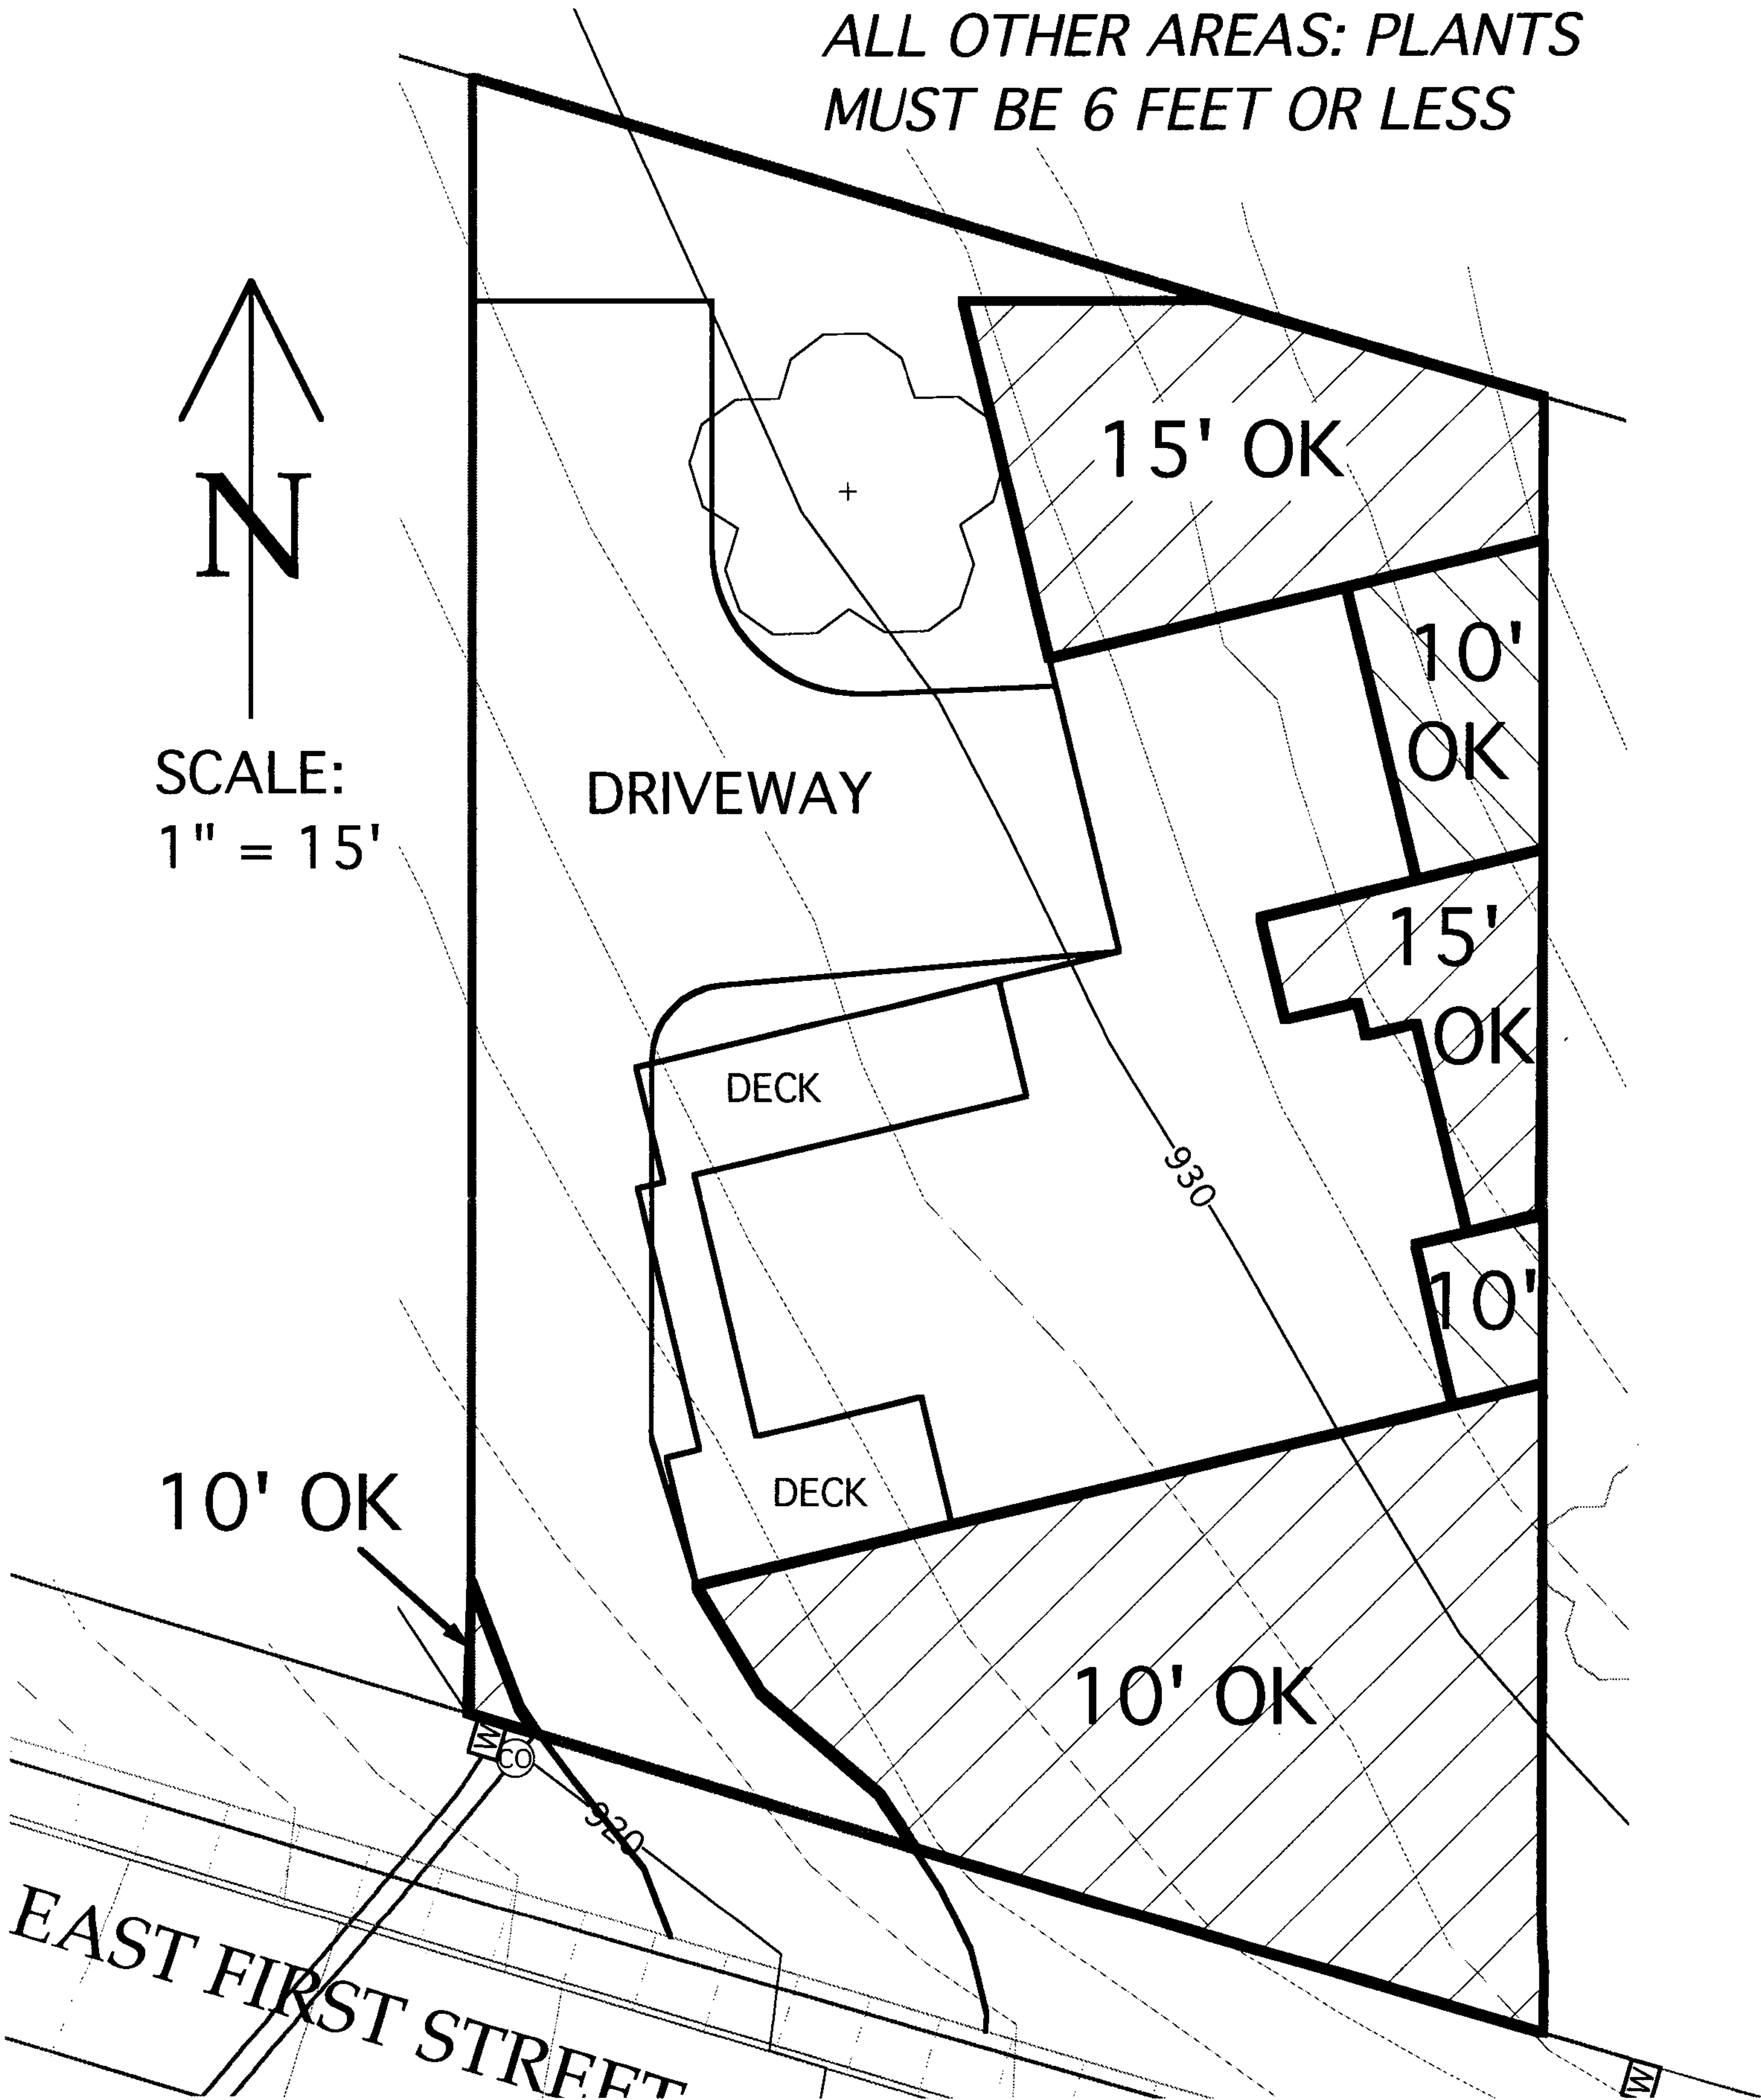

900

EAST FIRST STREET

E

TV

LOT 5 VEGETATION HEIGHT EXCEPTION AREAS

*ALL OTHER AREAS: PLANTS
MUST BE 6 FEET OR LESS*

SCALE:
1" = 15'

LOT 6 VEGETATION HEIGHT EXCEPTION AREAS

*ALL OTHER AREAS: PLANTS
MUST BE 6 FEET OR LESS*

SCALE:
1" = 15'

10' OK

15' OK

940

DRIVEWAY

DECK

10'

15' OK

DRIVEWAY

15' OK

DECK

880

870

20' OK

15' OK

EAST FIRST STREET

20' OK

DRIVEWAY

10' OK

DECK

15' OK

DECK

20' OK