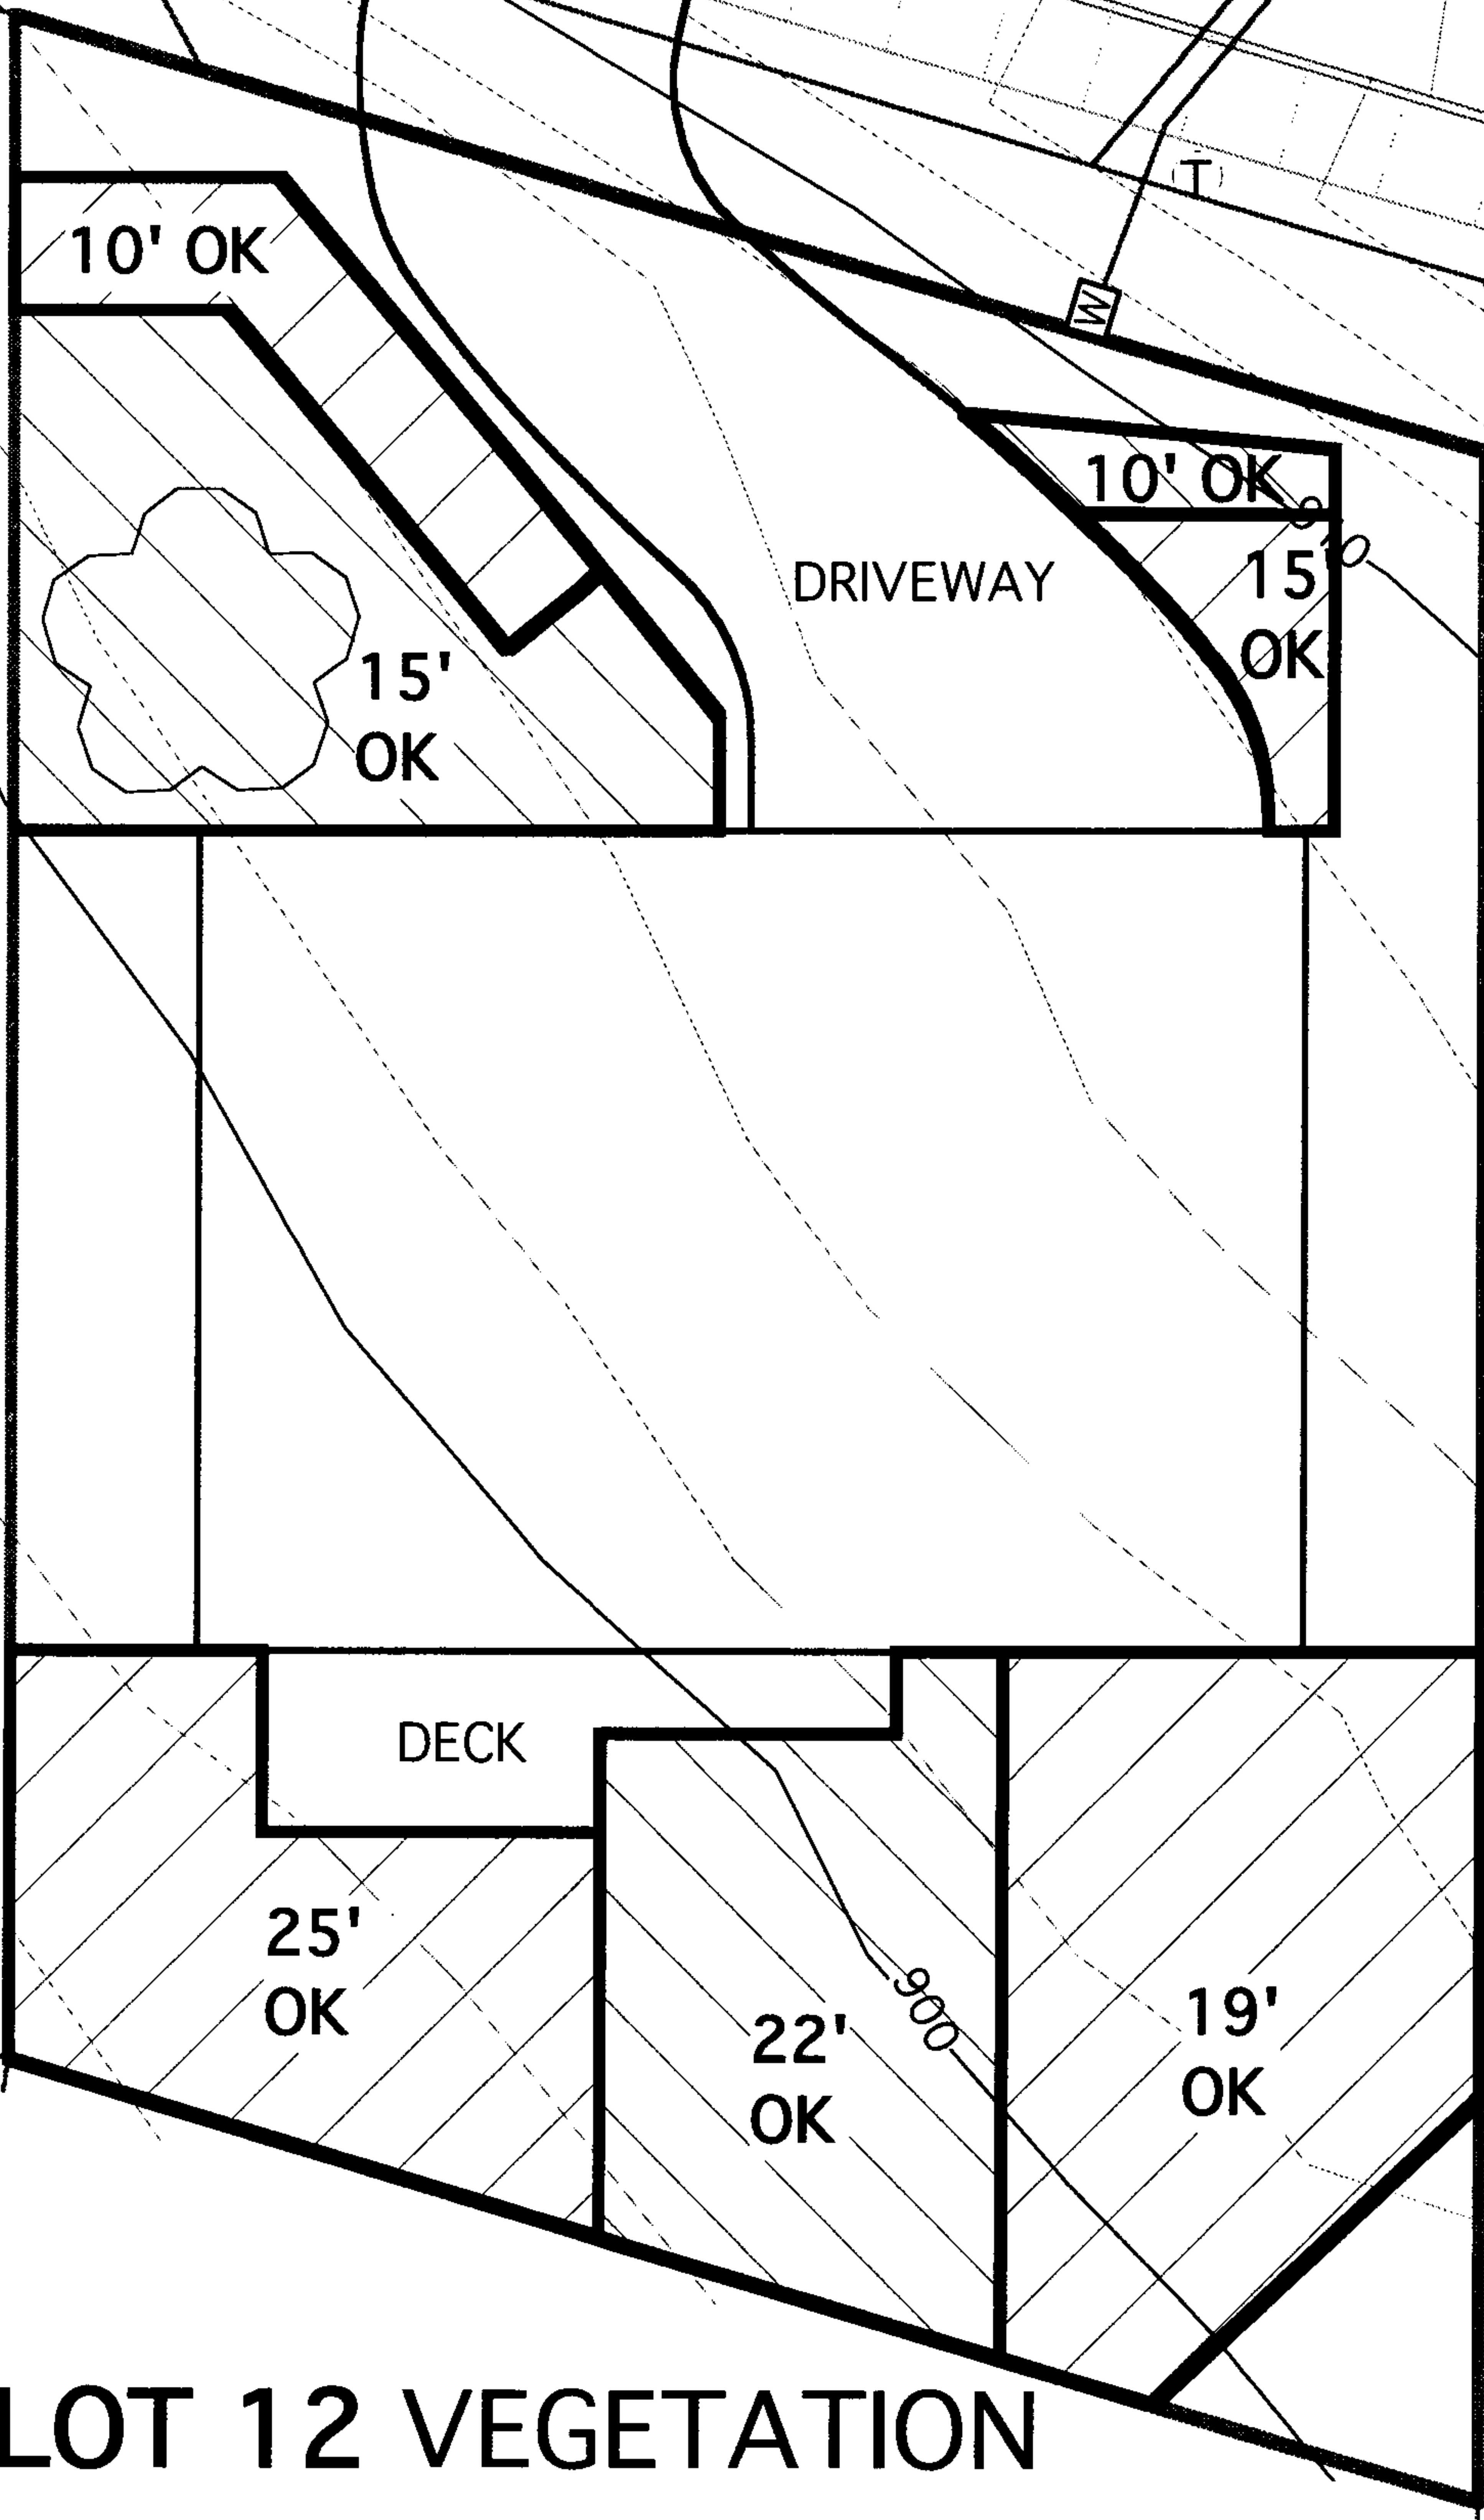

EAST FIRST STREET

SCALE:
1" = 15'

**LOT 12 VEGETATION
HEIGHT EXCEPTION AREAS**
*ALL OTHER AREAS: PLANTS
MUST BE 6 FEET OR LESS*