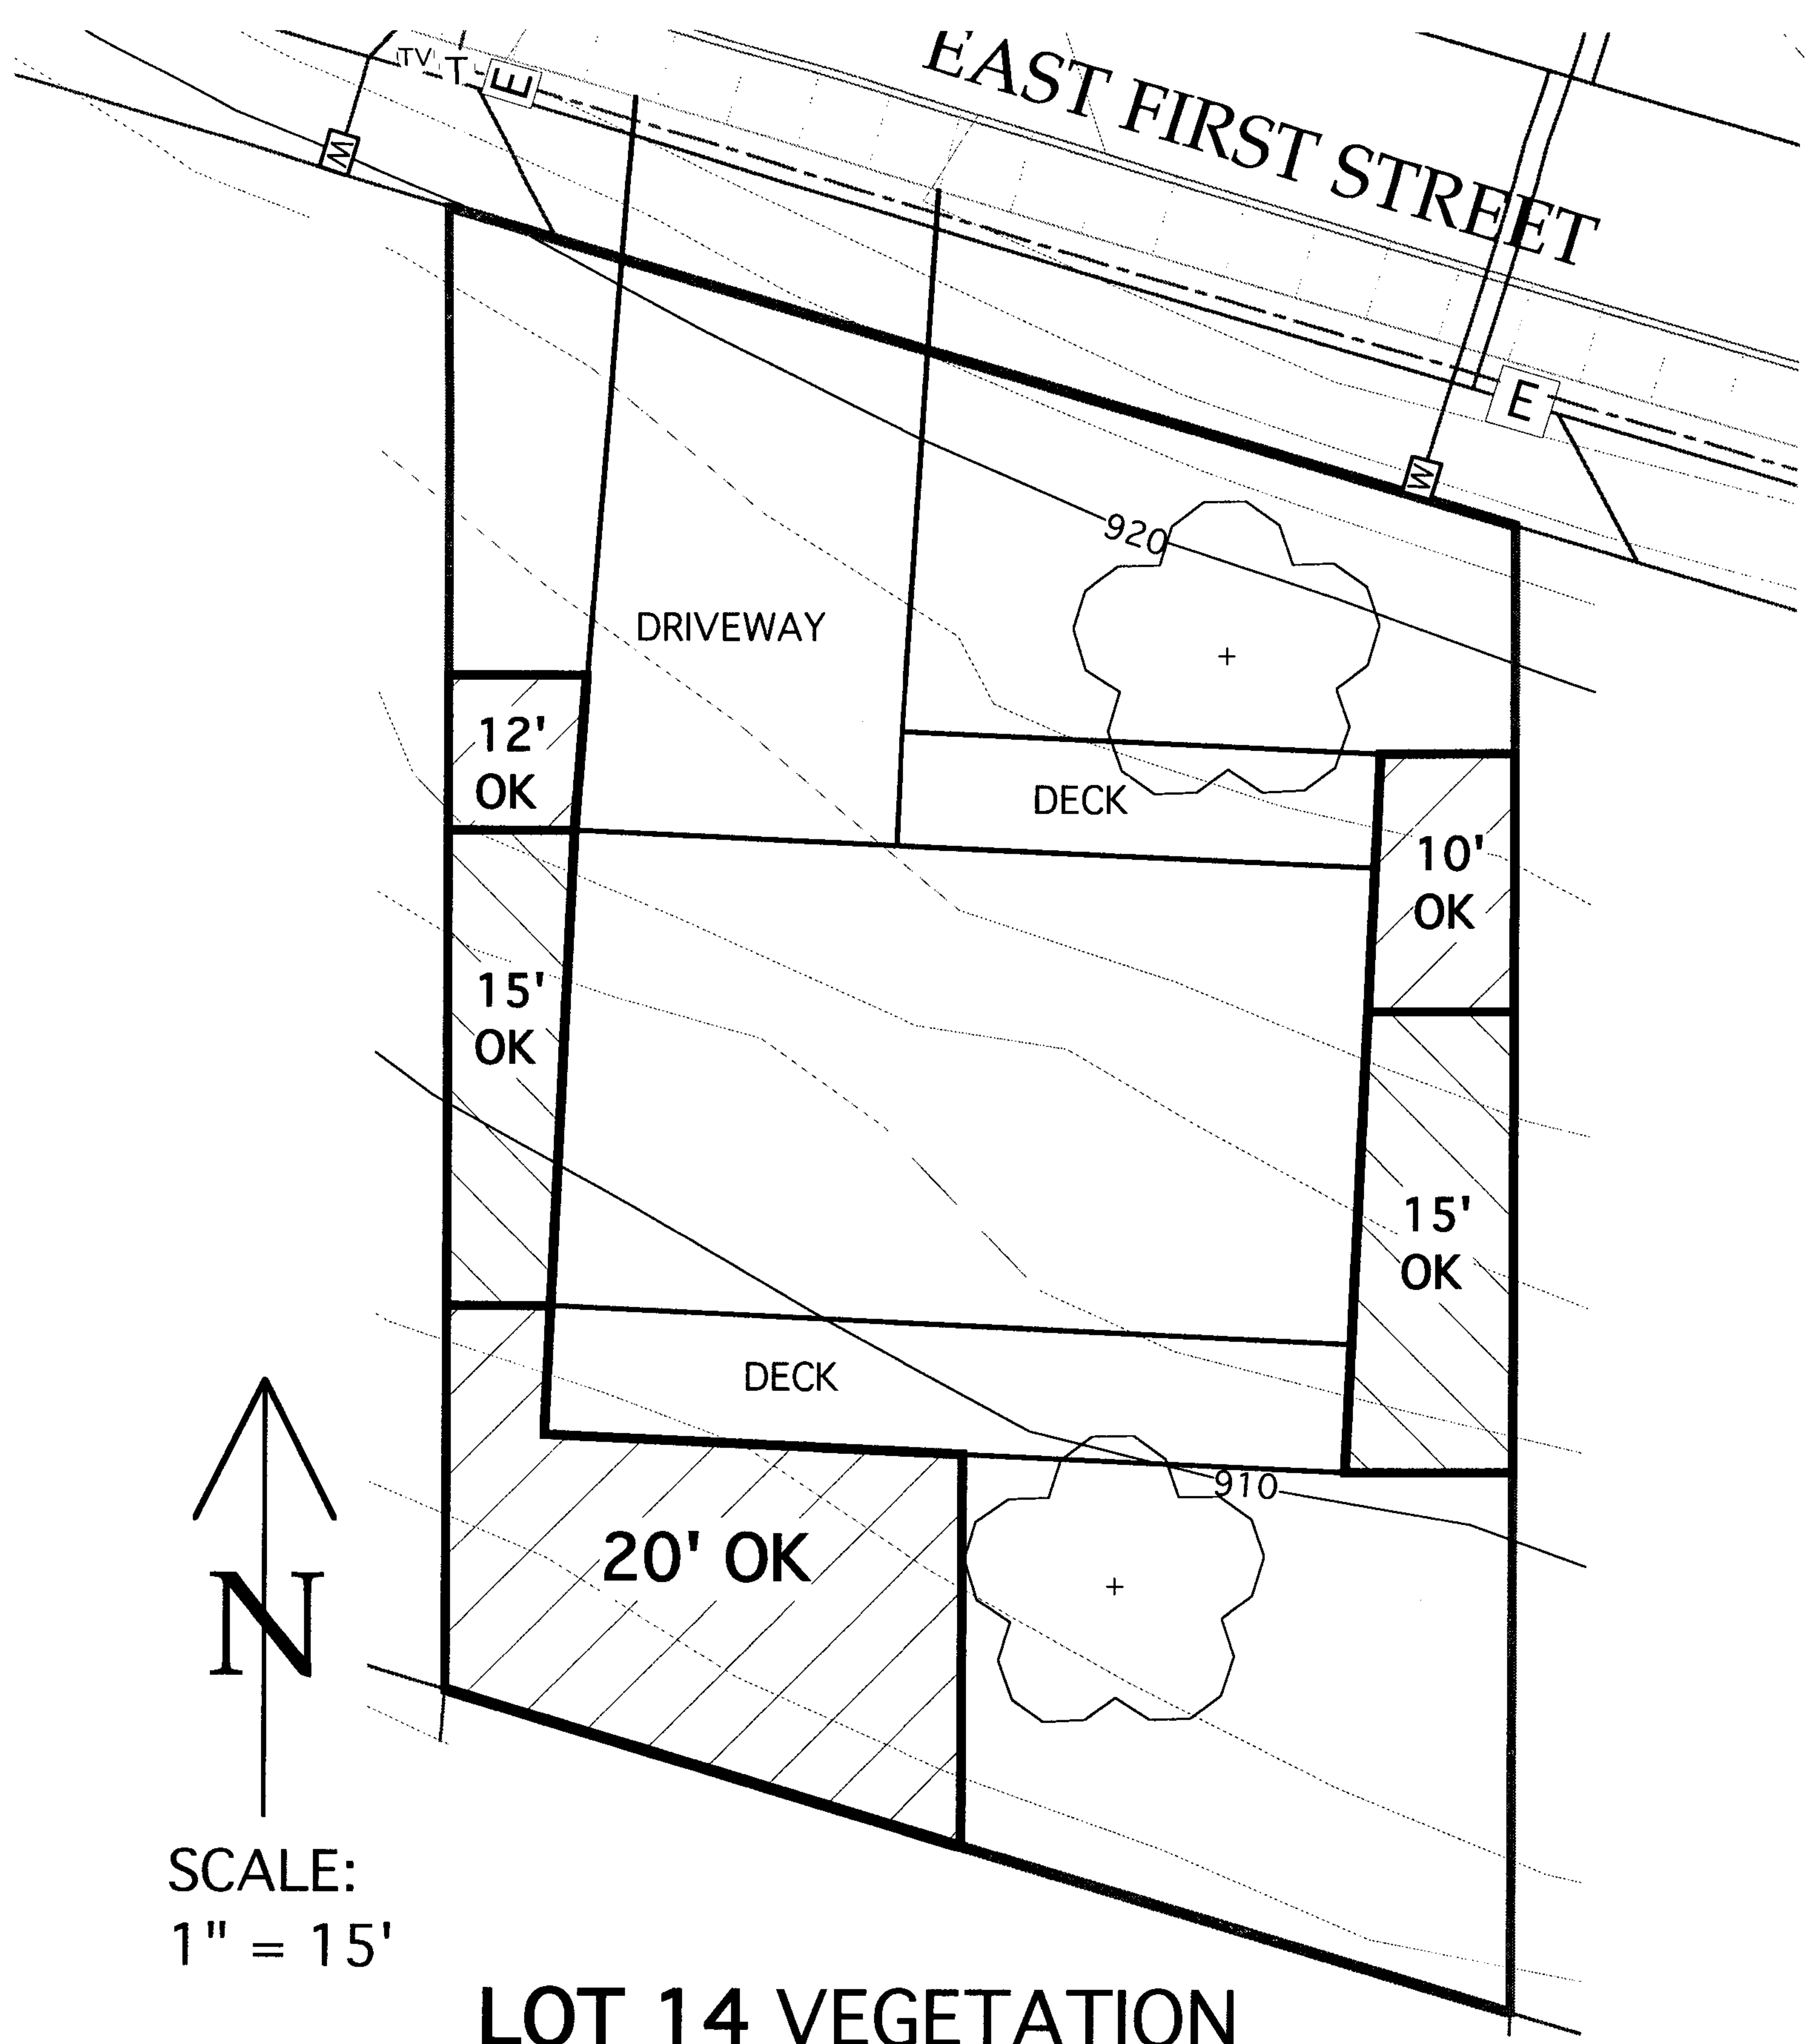

New Protected Tree

SCALE:
1" = 15'

LOT 9
VEGETATION HEIGHT
EXCEPTION AREAS

*ALL OTHER AREAS: PLANTS
MUST BE 6 FEET OR LESS*

**LOT 10
VEGETATION HEIGHT
EXCEPTION AREAS**

*ALL OTHER AREAS: PLANTS
MUST BE 6 FEET OR LESS*

EAST FIRST STREET

20' OK

DRIVEWAY

10' OK

DECK

15' OK

DECK

20' OK

SCALE:
1" = 15'

LOT 11 VEGETATION HEIGHT EXCEPTION AREAS

*ALL OTHER AREAS: PLANTS
MUST BE 6 FEET OR LESS*

EAST FIRST STREET

SCALE:
1" = 15'

**LOT 12 VEGETATION
HEIGHT EXCEPTION AREAS**
*ALL OTHER AREAS: PLANTS
MUST BE 6 FEET OR LESS*

SCALE:
1" = 15'

**New
Protected
Tree**

LOT 13 VEGETATION HEIGHT EXCEPTION AREAS

*ALL OTHER AREAS: PLANTS
MUST BE 6 FEET OR LESS*

**LOT 14 VEGETATION
HEIGHT EXCEPTION AREAS**

*ALL OTHER AREAS: PLANTS
MUST BE 6 FEET OR LESS*