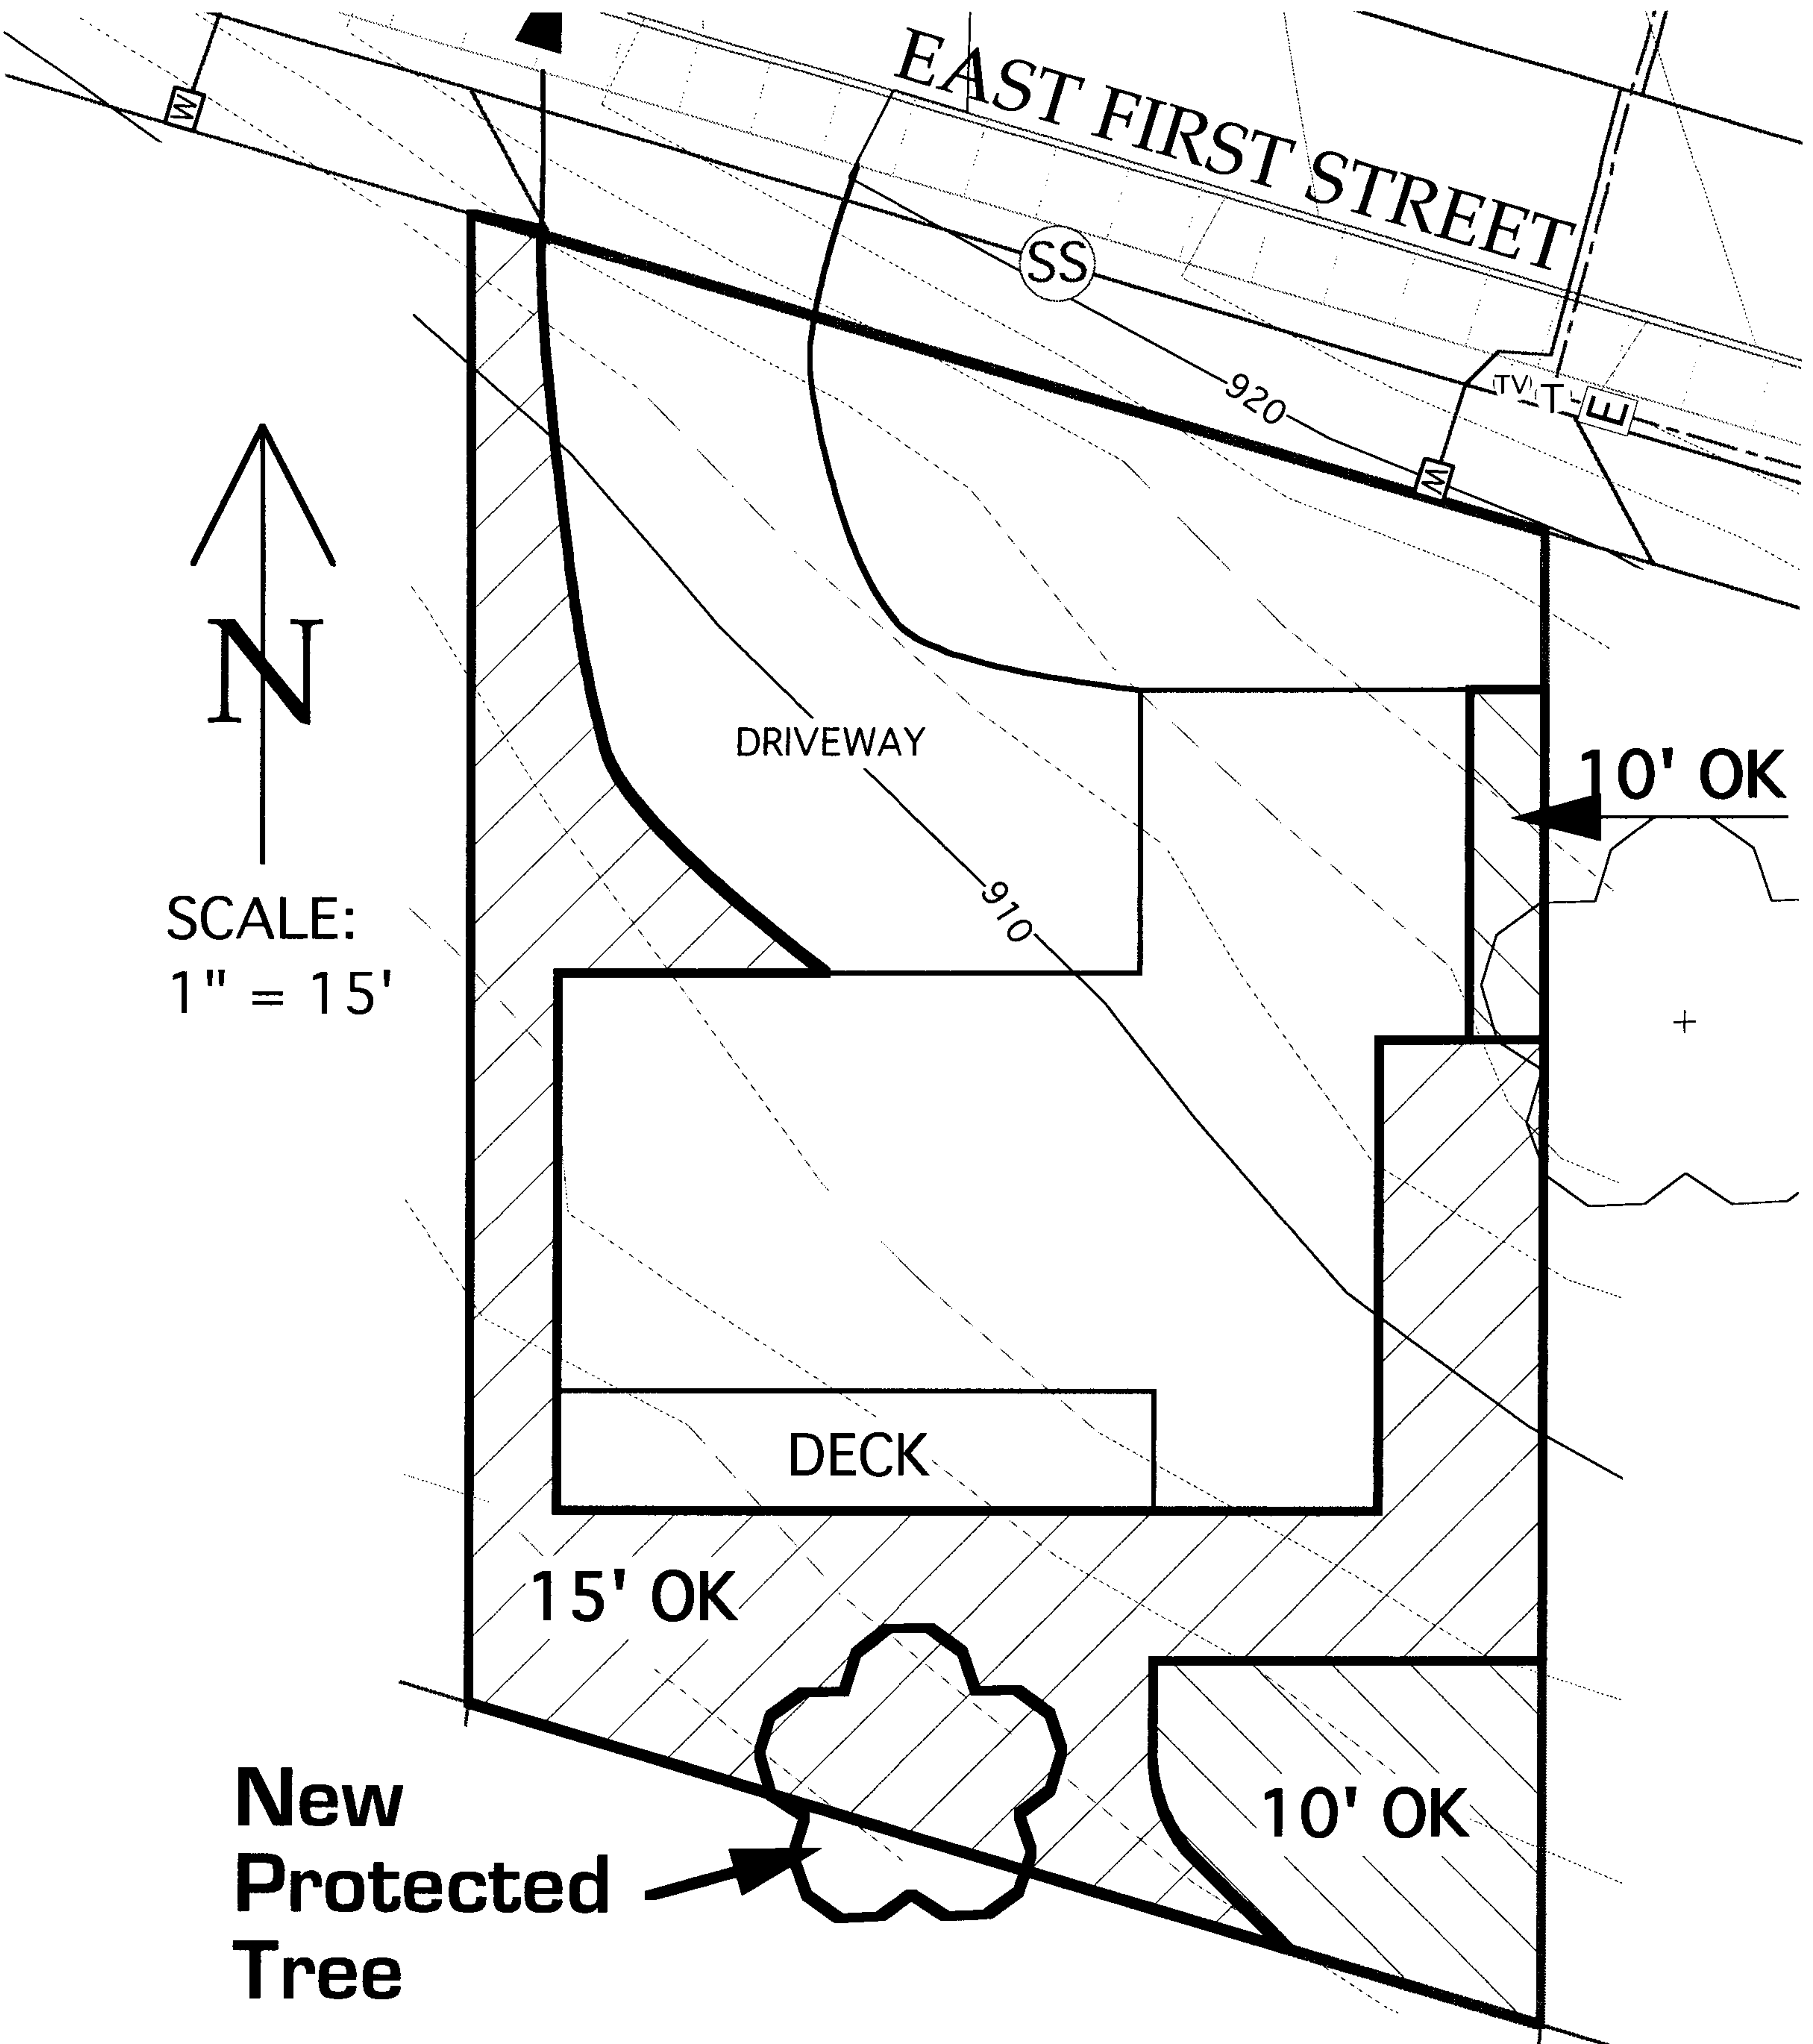

New Protected Tree

SCALE:
1" = 15'

LOT 9
VEGETATION HEIGHT
EXCEPTION AREAS

*ALL OTHER AREAS: PLANTS
MUST BE 6 FEET OR LESS*

**LOT 10
VEGETATION HEIGHT
EXCEPTION AREAS**

*ALL OTHER AREAS: PLANTS
MUST BE 6 FEET OR LESS*

EAST FIRST STREET

20' OK

DRIVEWAY

10' OK

DECK

15' OK

DECK

20' OK

SCALE:
1" = 15'

LOT 11 VEGETATION HEIGHT EXCEPTION AREAS

*ALL OTHER AREAS: PLANTS
MUST BE 6 FEET OR LESS*

EAST FIRST STREET

SCALE:
1" = 15'

**LOT 12 VEGETATION
HEIGHT EXCEPTION AREAS**
*ALL OTHER AREAS: PLANTS
MUST BE 6 FEET OR LESS*

SCALE:
1" = 15'

**New
Protected
Tree**

LOT 13 VEGETATION HEIGHT EXCEPTION AREAS

*ALL OTHER AREAS: PLANTS
MUST BE 6 FEET OR LESS*

**LOT 14 VEGETATION
HEIGHT EXCEPTION AREAS**

*ALL OTHER AREAS: PLANTS
MUST BE 6 FEET OR LESS*